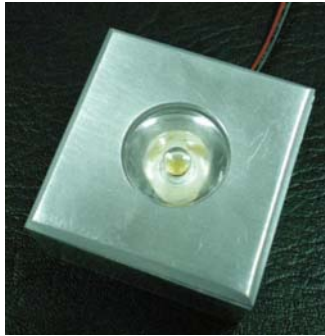

YJM LIGHT CO.,LTD

www.ledyjm.com TEL:+86-755-89395678 FAX:+86-755-89580809 E-mail:sales@ledyjm.com

Part No.	Description	Unit Price(US$/Piece)		
		< 100pcs	100-500pcs	>500pcs
YJM-DA-30A13- 39mm x39mm x (H)21.5mm, 30° or 60° Lens, Surface or Recessed Mounted Downlights				
YJM-DA-30A13-1W-M-30° -12V	1 Watt Warm White LED, 30° Lens, 465Lm			
YJM-DA-30A13-1W-W-30° -12V	1 Watt White LED, 30° Lens, 70 Lm			

- Price Term: EXW.
- Payment Term: T/T in advance
- Delivery: 15 days after order confirmed
- MOQ: 50PCS

ADD: Block5,North,Shangxue Ind Park,Bantian, Longgang, Shenzhen, G.D. 518129,China